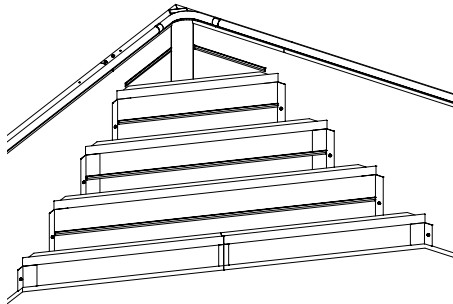

The New Radiant Inside Step offers:

- More Seating area than normally available in an aboveground pool - perfect for loungers and little ones alike! Benches and ledges are also available.
- Provides easy access into and out of your above ground pool that you can only get with a Radiant Metric Series Pool.
- Covered with a heavy duty slip resistant textured liner for safety.
- Seamless design creates an inground look in your Radiant Metric aboveground pool!

Patent Pending

www.radiantpools.com

Radiant Inground Step Forms

Straight Step Forms *(full end rectangle)*

Span	Available Wall Heights		
	42"	48"	52"
16'	42"	48"	52"
18'	42"	48"	52"
20'	42"	48"	52"

42" Wall Height - 3 Treads
 48"/52" Wall Height - 4 Treads

Corner Step Forms

Tread	Available Wall Heights		
	42"	48"	52"
Straight	42"	48"	52"
Radius	42"	48"	52"

42" Wall Height - 3 Treads
 48"/52" Wall Height - 4 Treads

Wedding Cake Step Forms

Tread	Available Wall Heights		
	42"	48"	52"
Str/Rad	42"	48"	52"