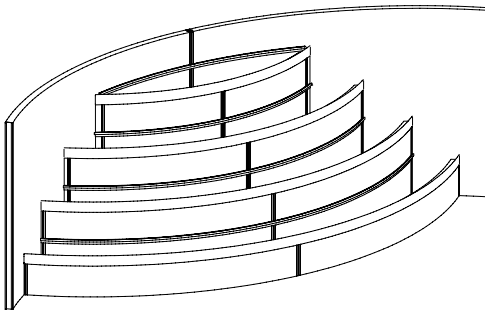

Patent Pending

www.radiantpools.com

Radiant Inground Step Forms

Straight Step Forms *(full end rectangle)*

Span	Available Wall Heights		
	42"	48"	52"
16'	42"	48"	52"
18'	42"	48"	52"
20'	42"	48"	52"

42" Wall Height - 3 Treads
 48"/52" Wall Height - 4 Treads

Corner Step Forms

Tread	Available Wall Heights		
	42"	48"	52"
Straight	42"	48"	52"
Radius	42"	48"	52"

42" Wall Height - 3 Treads
 48"/52" Wall Height - 4 Treads

Wedding Cake Step Forms

Tread	Available Wall Heights		
	42"	48"	52"
Str/Rad	42"	48"	52"