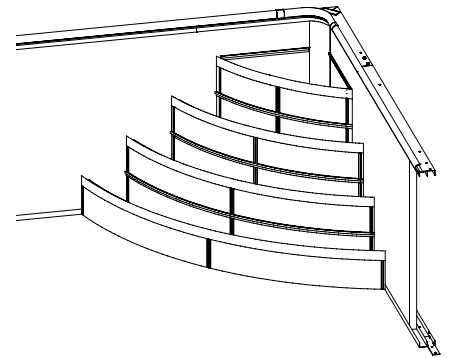

Patent Pending

www.radiantpools.com

Radiant Inground Step Forms

Straight Step Forms *(full end rectangle)*

Span	Available Wall Heights		
	42"	48"	52"
16'	42"	48"	52"
18'	42"	48"	52"
20'	42"	48"	52"

42" Wall Height - 3 Treads
 48"/52" Wall Height - 4 Treads

Corner Step Forms

Tread	Available Wall Heights		
	42"	48"	52"
Straight	42"	48"	52"
Radius	42"	48"	52"

42" Wall Height - 3 Treads
 48"/52" Wall Height - 4 Treads

Wedding Cake Step Forms

Tread	Available Wall Heights		
	42"	48"	52"
Str/Rad	42"	48"	52"