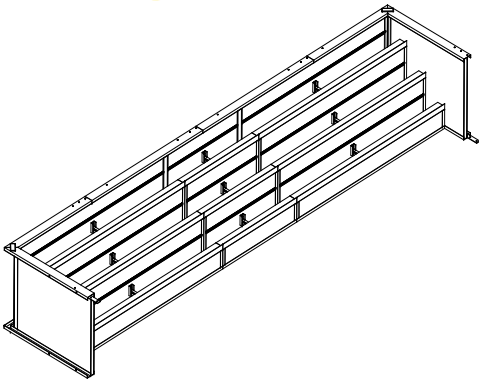

The New Radiant Inside Step offers:

- More Seating area than normally available in an aboveground pool - perfect for loungers and little ones alike! Benches and ledges are also available.
- Provides easy access into and out of your above ground pool that you can only get with a Radiant Metric Series Pool.
- Covered with a heavy duty slip resistant textured liner for safety.
- Seamless design creates an inground look in your Radiant Metric aboveground pool!

Patent Pending

www.radiantpools.com

Radiant Inground Step Forms

Straight Step Forms *(full end rectangle)*

Span	Available Wall Heights		
	42"	48"	52"
16'	42"	48"	52"
18'	42"	48"	52"
20'	42"	48"	52"

42" Wall Height - 3 Treads
 48"/52" Wall Height - 4 Treads